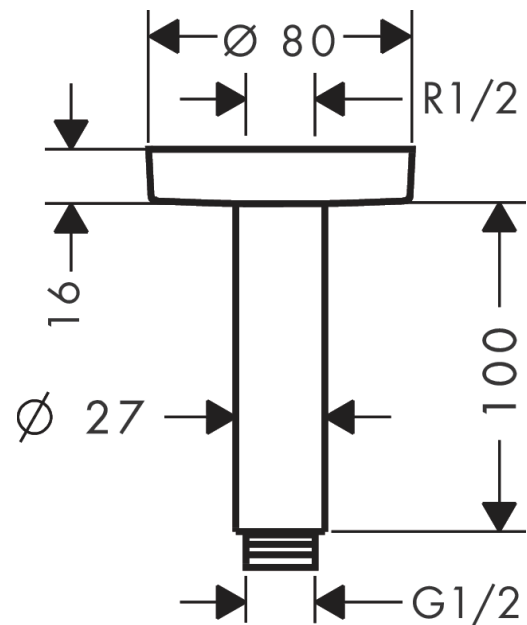

Ceiling connector S 10 cm

Surfaces: **Polished Gold Optic**

Article Number: **27393990**

Description

product features

- length: 100 mm
- shaft \varnothing : 27 mm
- purpose of use: also usable as an extension
- installation type: exposed installation
- material: brass
- connection type: G $\frac{1}{2}$ NPT
- connection thread G $\frac{1}{2}$
- connection dimension DN15

Design awards

Product image

Scale drawing

Ceiling connector S 10 cm
Surfaces: Polished Gold Optic

Article Number: 27393990

Exploded Drawing

Year of production: >12/20

Ceiling connector S 10 cm
 Surfaces: **Polished Gold Optic** Article Number: **27393990**

Spare part list

Year of production: >12/20

Pos.	Description	Article Number	Price	PU
1	connecting thread	95188000	-	1
2	mounting kit	95208000	-	1
3	O-ring 34x2	98383000	-	1
4	escutcheon Ø 80 mm	92122990	-	1
5	shower arm	27479990	-	1
6	O-ring 16x2	98133000	-	1