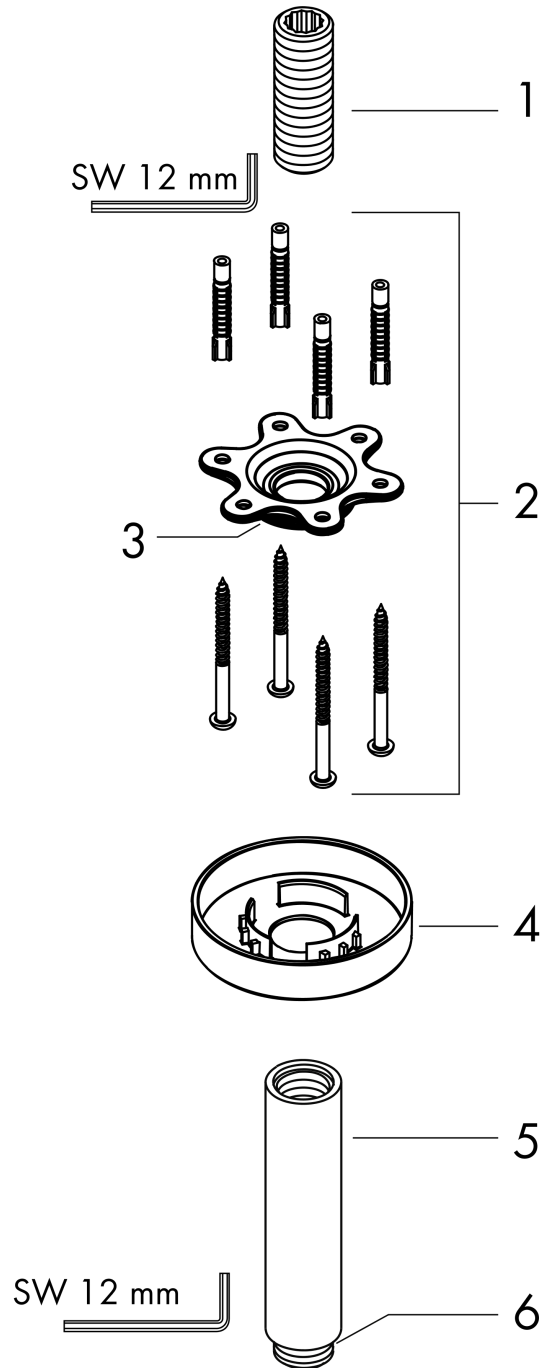

Ceiling connector S 10 cm

Surfaces: **Polished Gold Optic**

Article Number: **27393990**

Description

product features

- length: 100 mm
- shaft \varnothing : 27 mm
- purpose of use: also usable as an extension
- installation type: exposed installation
- material: brass
- connection type: G $\frac{1}{2}$ NPT
- connection thread G $\frac{1}{2}$
- connection dimension DN15

Design awards

Product image

Scale drawing

Ceiling connector S 10 cm
Surfaces: Polished Gold Optic

Article Number: 27393990

Exploded Drawing

Year of production: >12/20

Ceiling connector S 10 cm
 Surfaces: **Polished Gold Optic** Article Number: **27393990**

Spare part list

Year of production: >12/20

Pos.	Description	Article Number	Price	PU
1	connecting thread	95188000	-	1
2	mounting kit	95208000	-	1
3	O-ring 34x2	98383000	-	1
4	escutcheon Ø 80 mm	92122990	-	1
5	shower arm	27479990	-	1
6	O-ring 16x2	98133000	-	1